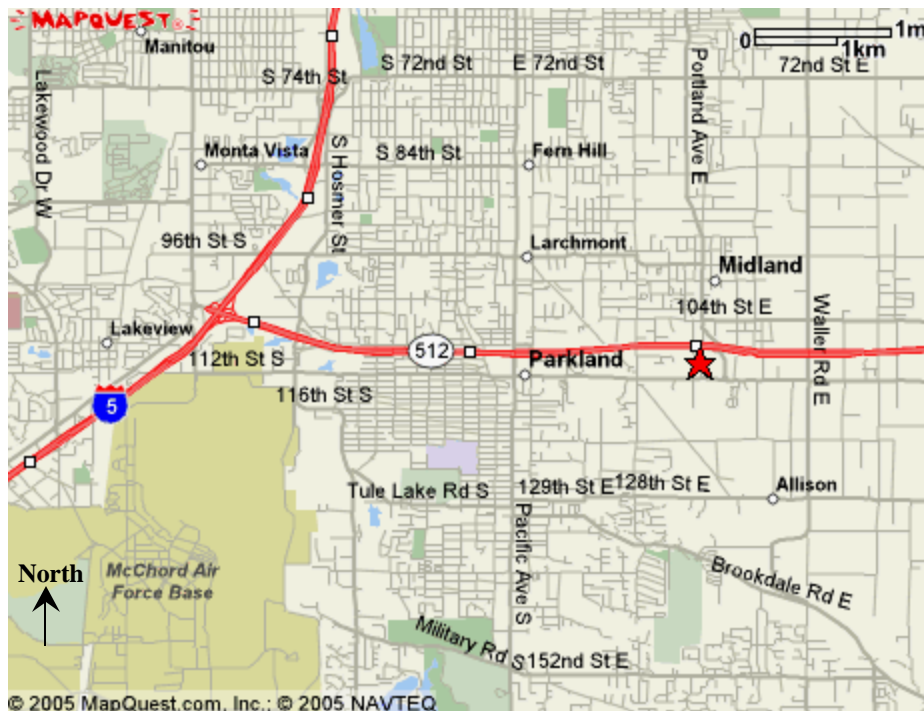

Franklin Pierce Stadium, Franklin Pierce High School

11002 18th Ave E,
Tacoma, Washington 98445

From I-5 North or South

Merge onto WA-512 East
Take Portland Avenue Exit
Turn Right onto Portland Avenue
Turn Right onto 112th Street E
Turn Right onto 18th Ave E

From SR 410 or SR 167

Merge onto WA 512.
Take Portland Avenue Exit
Turn Left onto Portland Avenue
Turn Right onto 112th Street E
Turn Right onto 18th Ave E